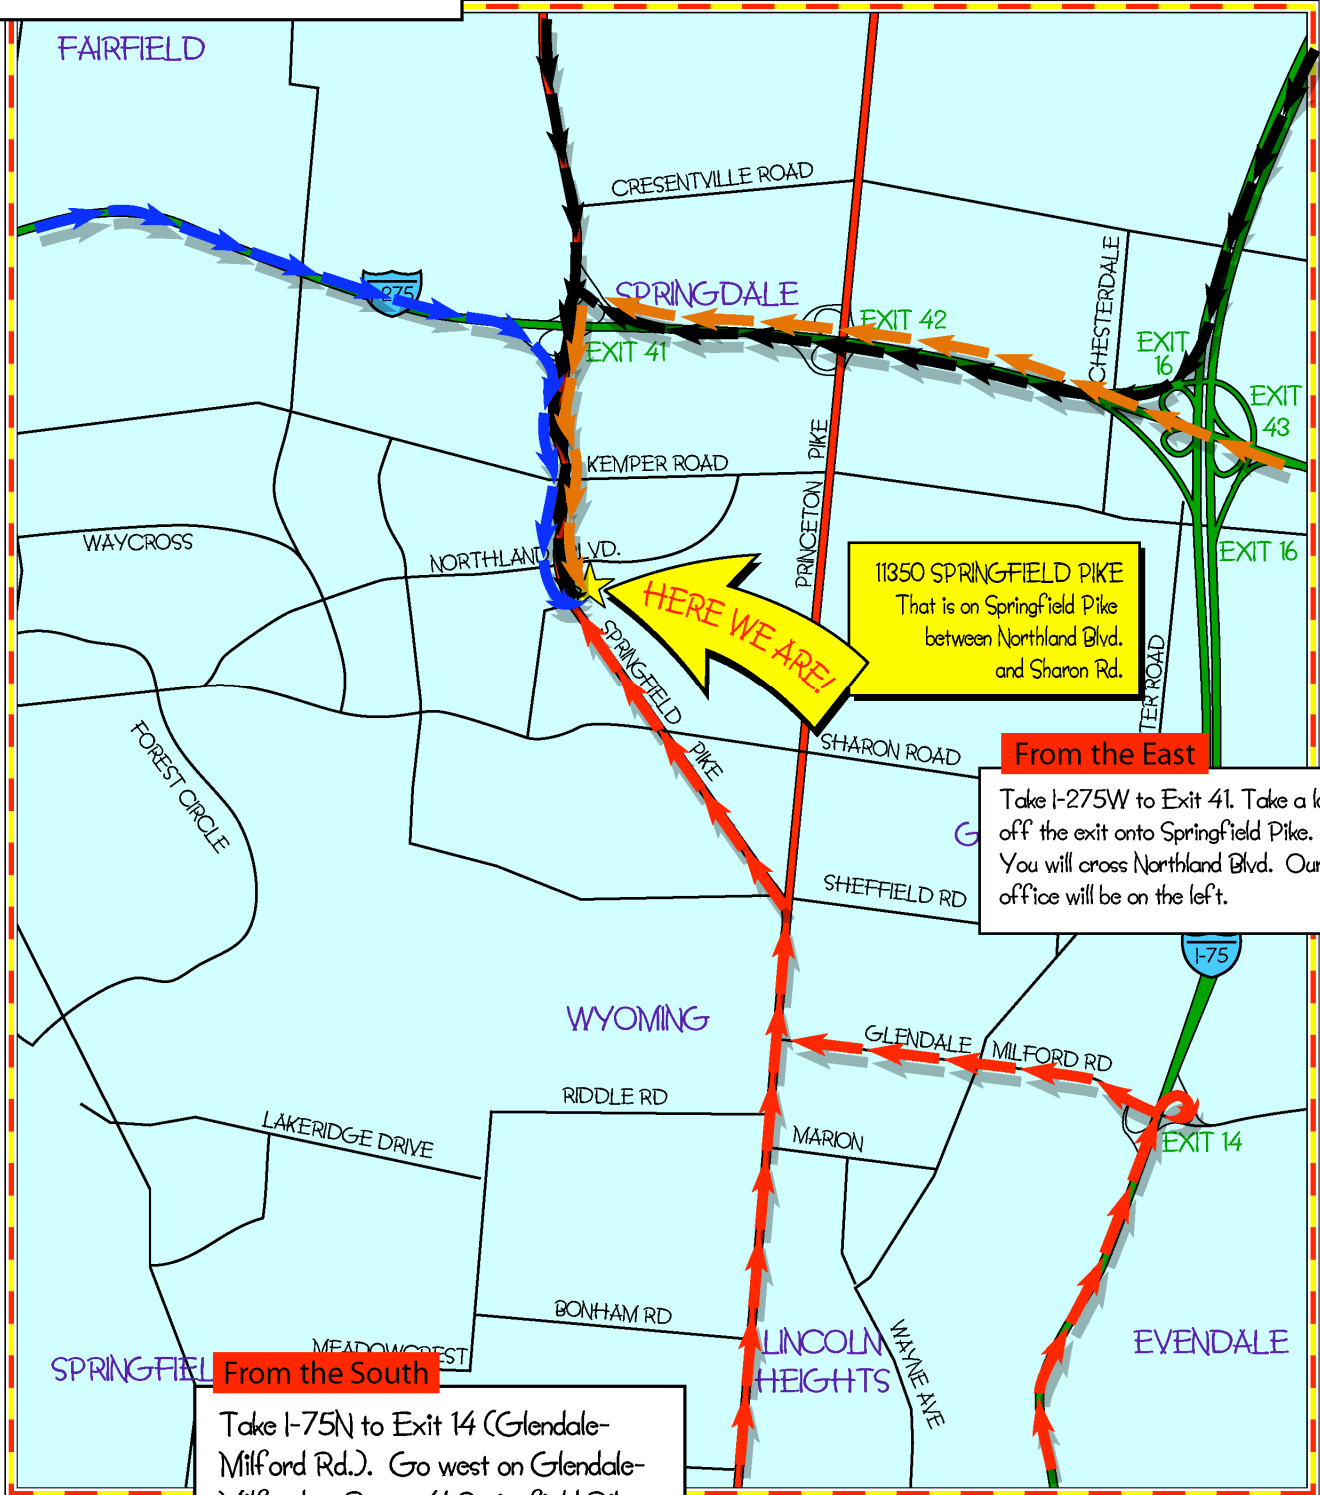

From the West

Take I-275E to Route 4/Springfield Pike South (Exit 41). Follow Springfield Pike past Northland Blvd. Turn left into our parking lot.

From the North

Take I-75S to I-275 West. Take Exit 41 and follow Springfield Pike past Northland Blvd. We are located on the left.

From the East

Take I-275W to Exit 41. Take a left off the exit onto Springfield Pike. You will cross Northland Blvd. Our office will be on the left.

From the South

Take I-75N to Exit 14 (Glendale-Milford Rd.). Go west on Glendale-Milford to Route 4/ Springfield Pike. Turn right onto Route 4. Springfield Pike will veer left. Our office will be on the right.